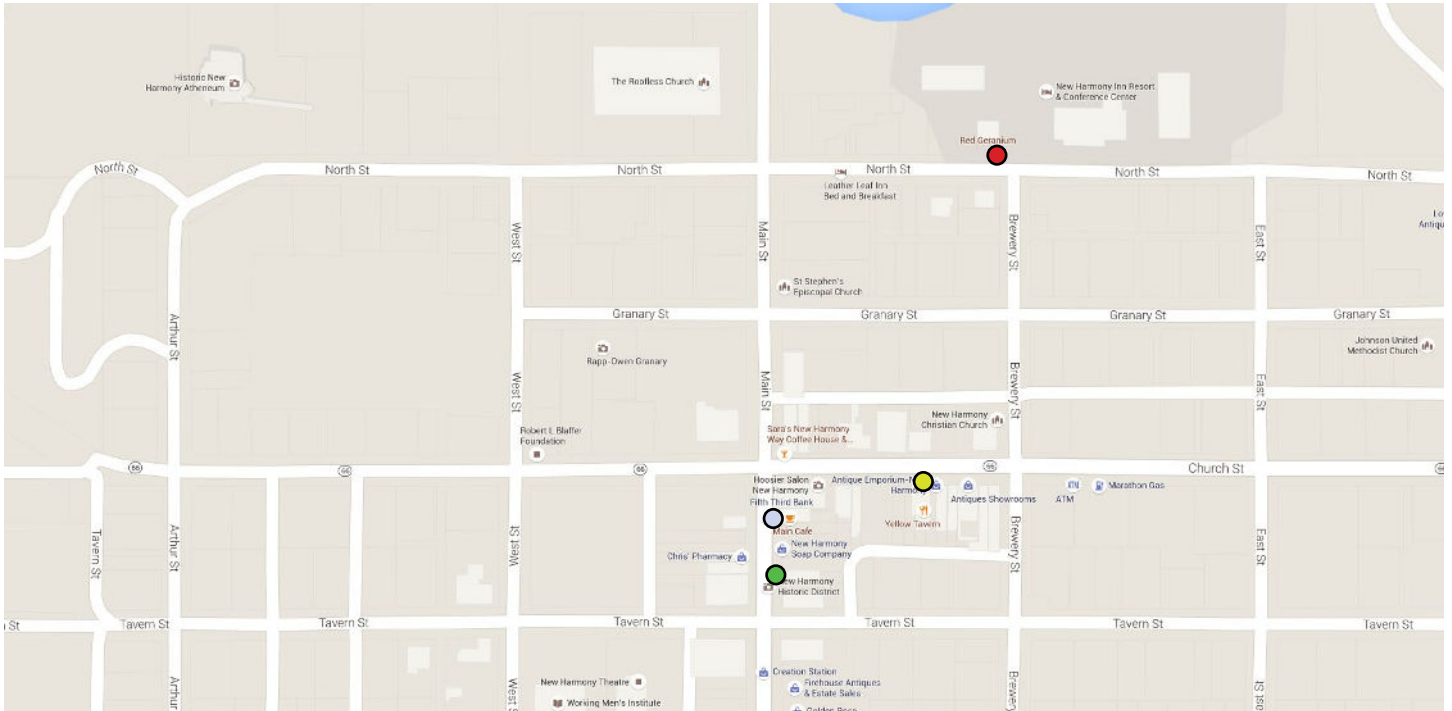

New Harmony Restaurants

● Red Geranium

Fine Dining, Bar

Next to New Harmony Inn

520 North St.

+1 (812) 682-4431

Dine in / Bar

Wednesday & Thursday - 8am - 8pm

Friday & Saturday - 8am - 9pm

Sunday - 8am - 2pm & 5pm - 8pm

○ Main Cafe

Homestyle, Made-to-Order

508 S. Main St.

+1 (812) 682-3370

Dine in / Carry-out

6am - 1pm

● MaryScott's Kitchen

Comfort food, Vegetarian options

518 Main St.

+1 (812) 270-5030

Dine in / Carry-out

Fall Hours:

Thursday & Sunday Reservation Only

Friday & Saturday - 5pm - 8pm

● Yellow Tavern

Pub, Hot Sandwiches, Pizza

521 Church St.

+1 (812) 682-3303

Dine in / Carry-out

11am - 10 pm

Cash only