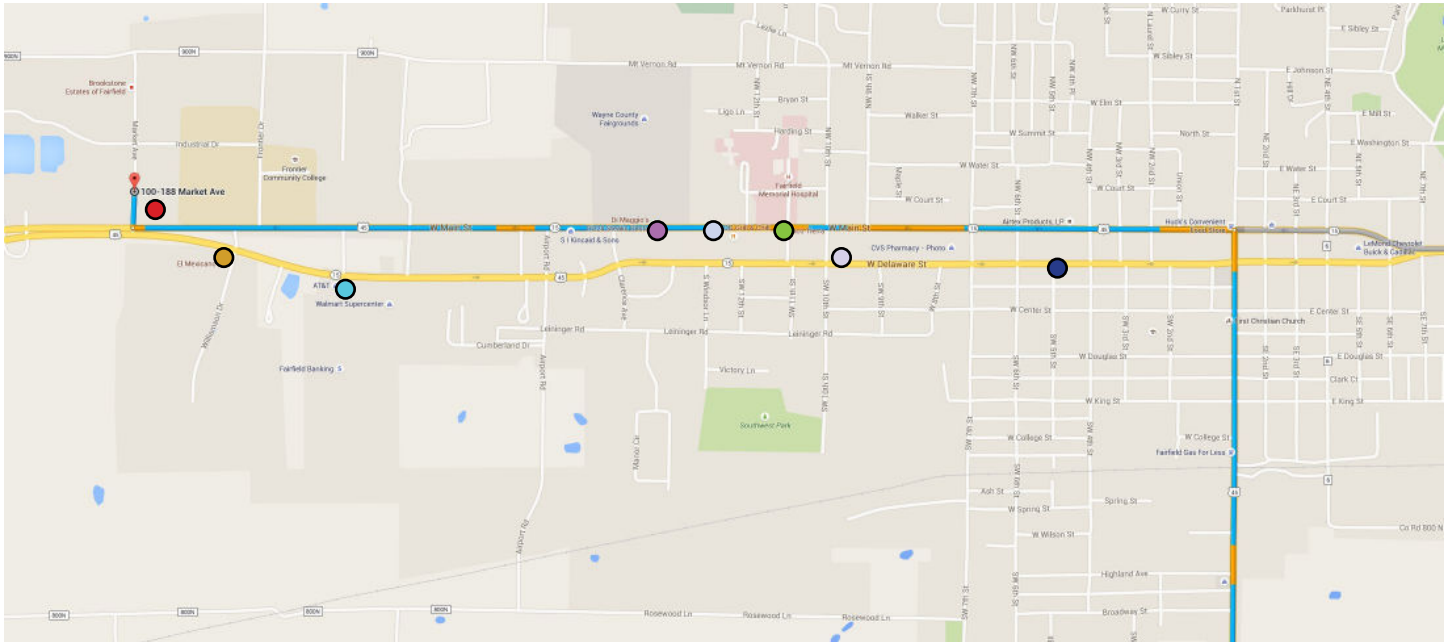

Fairfield Restaurants

● Five Brothers Cafe

American, Home Style
Next to Elastec
+1 (618) 842-3366
Dine in / Carry-out

● Dairy Queen

Fast Food, Hamburgers
1204 W Main St.
Dine in / Drive through

○ Barbwire Grill

American, Home Style
909 W Delaware St.
+1 (618) 842-2532
Dine in / Carry-out

● Panda Buffet

Chinese
1005 Commerce Dr.

● Subway

Sandwiches, Salads
511 W Delaware St.
+1 (618) 842-3463
Dine in / Call-in / Carry-out

● El Mexicano

Mexican
5 Williamson Dr. Suite 200
+1 (618) 842-7868
Dine in / Carry-out

● DiMaggio's

Italian, Pizza, Pasta
1312 W Main St.
+1 (618) 842-7631
Dine in / Carry-out / Delivery

● Taco Tierra

Fast Food, Mexican
1100 W Main St.
Dine in / Drive through

● La Fuente

Mexican
1007 Commerce Drive
+1 (618) 842-5000
Dine in / Carry-out

○ McDonalds

Fast Food, Hamburgers
1212 W Main St.
Dine in / Drive through