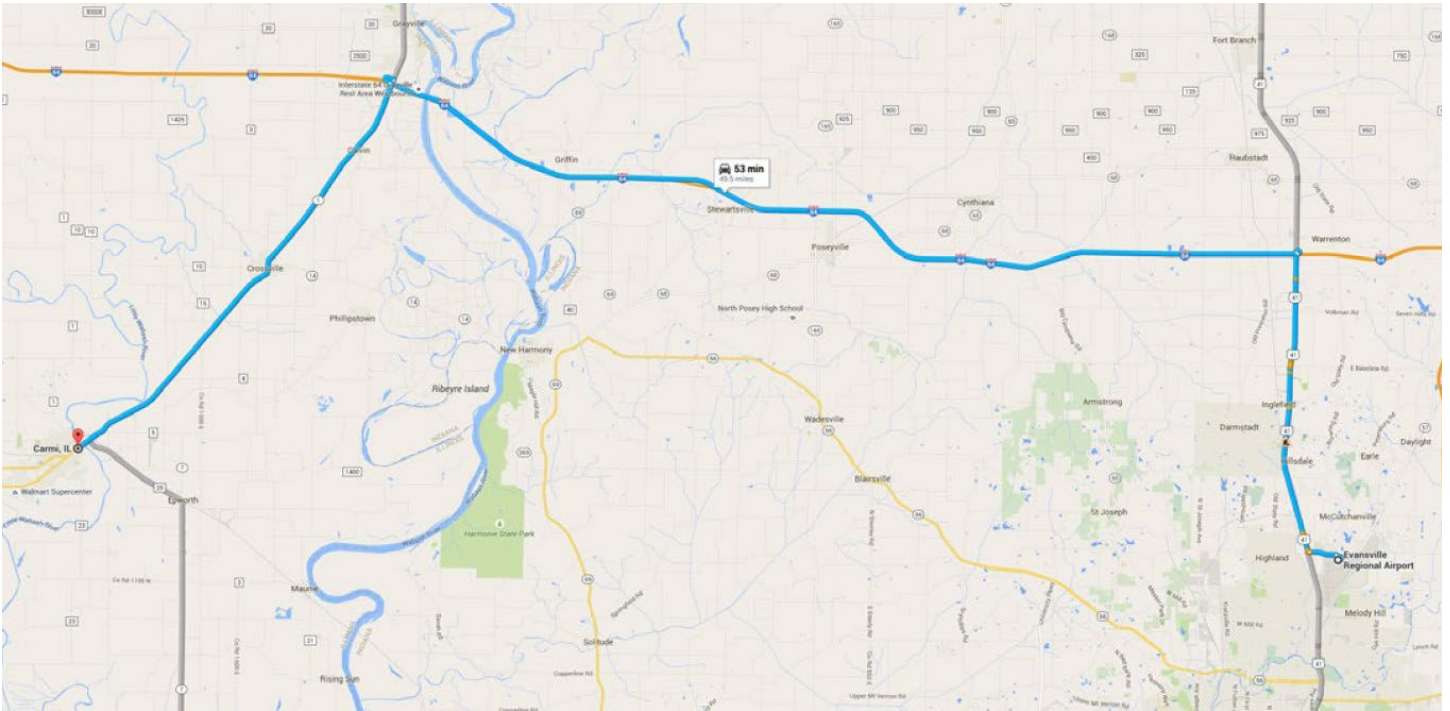

Elastec is across the street from McDonalds.

ELASTEC Location in Fairfield

211 N. Market St.

When entering town on U.S. 45, turn left onto Main St. (3 miles)

PLEASE NOTE: This is a one way street.

Elastec will be on your right at Market St. stop light.

Fairfield Lodging

Briarwood Inn

116 Market Ave

(618) 842-3667

\$79.99 per night

The Briarwood Inn is located next door to Elastec.

Carmi to Fairfield

Driving Directions - Travel Time 38 minutes

Leave Carmi heading West on Hwy 14. (9 miles)

Turn right onto U.S. 45 North.

Continue North into Fairfield. (21 miles)

Turn left onto Main St.

Proceed through town. (3 miles)

Elastec will be on your right at the Market St. stoplight.

211 N. Market St.,
Fairfield, IL 62837

Evansville Airport to Carmi, Illinois

Driving Directions - Travel Time 53 minutes

When leaving EVV Airport, turn left onto Highway 57. (1/2 mile)

Turn right onto U.S. 41 and continue to I-64. (9 miles)