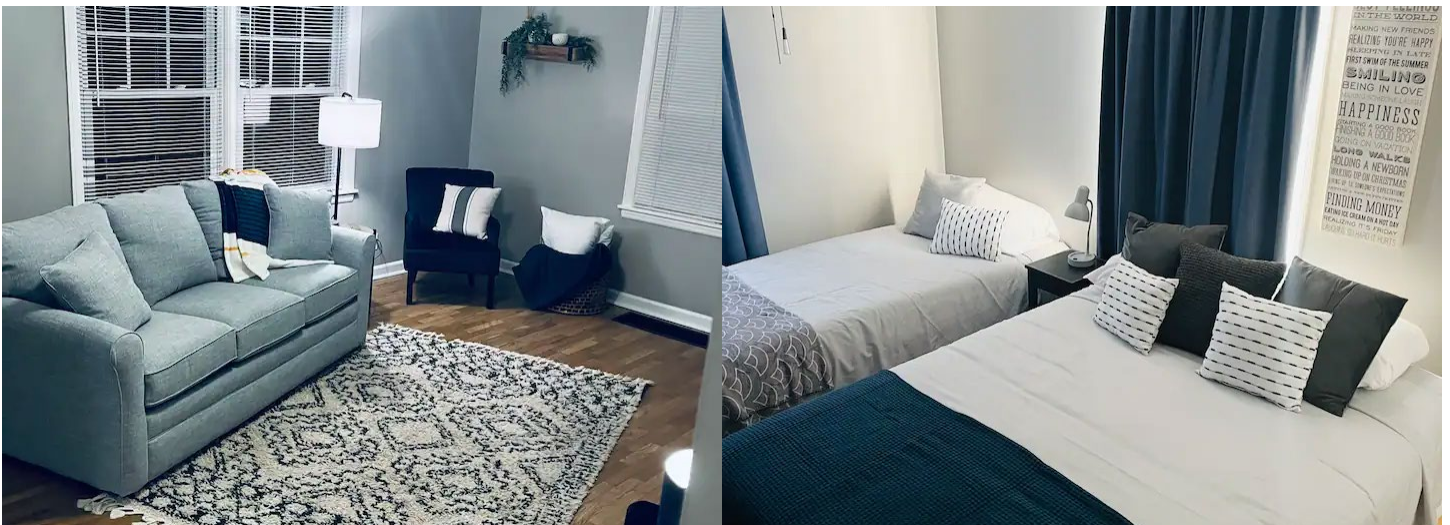

Cozy Cottage in Carmi - Airbnb Listing
Home hosted by Caleb
$150 per night

7 guests · 2 bedrooms · 4 beds · 1 bath

These roomie Airbnb listings are a great option for groups wanting to stay in Carmi, Illinois. Caleb is listed as a superhost with plenty 5 star ratings.