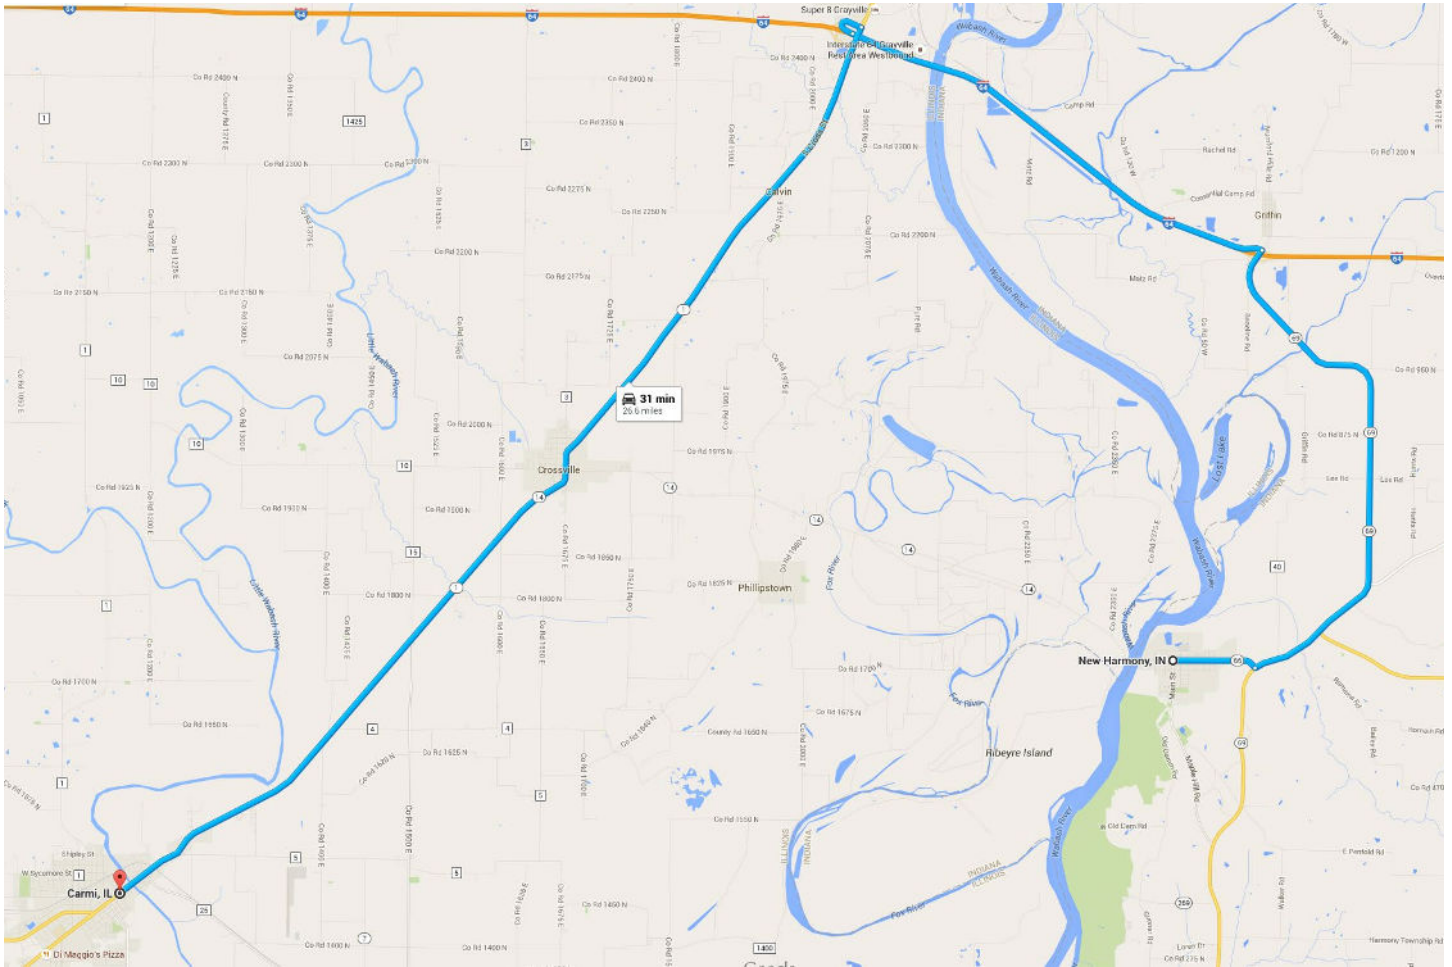

New Harmony Inn Information

504 North St.

New Harmony, Indiana 47631

+1 (800) 782-8605

\$99 per night (Ask for Elastec rate)

30 minutes from Evansville Airport

30 minutes from Elastec

The New Harmony Inn is a great hotel option located between Carmi, Illinois and Evansville, Indiana. New Harmony is a quiet town with many historic landmarks within walking distance of the hotel. The Red Geranium restaurant is only one block away and offers fine dining and a full service bar. Bicycles and electric carts are available for transportation around town.

Evansville Airport to New Harmony, Indiana

New Harmony Inn

Driving Directions - Travel Time 41 minutes

- When leaving EVV Airport, turn left onto Highway 57. (1/2 mile)
- Turn turn onto U.S. 41 and continue to I-64. (9 miles)
- Take merge onto I-64 West and continue to Exit 4 IN-69. (21 miles)
- Follow IN-69 then turn right onto IN-66 (7 miles)

New Harmony, Indiana to Carmi, Illinois

Driving Directions - Travel Time 31 minutes

When leaving New Harmony, turn left onto Highway 69 towards I-64. (7 miles)

Turn left onto I-64 W and continue on I-64 W. (6 miles)

After entering Illinois, take Exit 130 then turn right onto Highway 1.

Follow Highway 1 into Carmi. (15 miles)

Carmi Restaurants

● Tequilas

Mexican
1616 W Main St.
+1 (618) 384-4037
Dine in / Carry-out

○ McDonald's