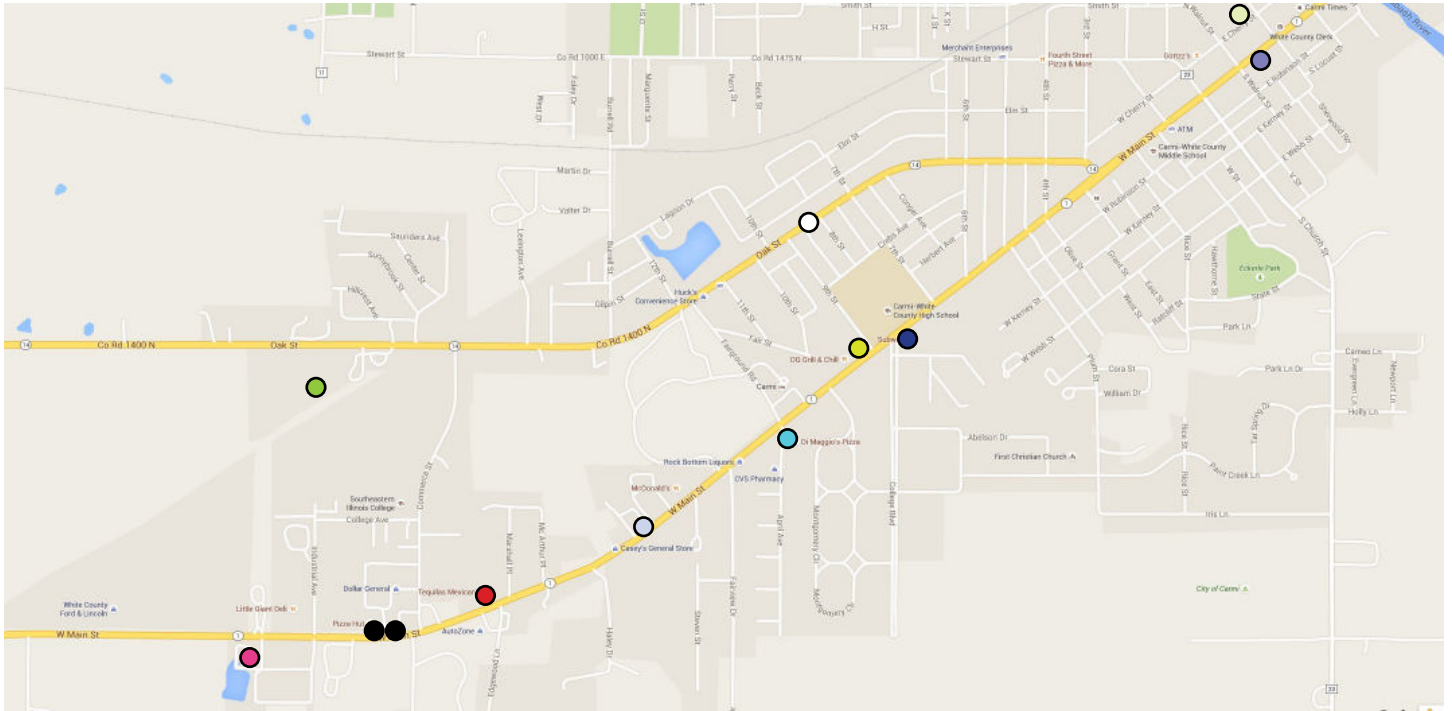

Elastec is across the street from McDonalds.

ELASTEC Location in Fairfield

211 N. Market St.

When entering town on U.S. 45, turn left onto Main St. (3 miles)

PLEASE NOTE: This is a one way street.

Elastec will be on your right at Market St. stop light.

New Harmony Inn Information

504 North St.

New Harmony, Indiana 47631

+1 (800) 782-8605

\$99 per night (Ask for Elastec rate)

30 minutes from Evansville Airport

30 minutes from Elastec

The New Harmony Inn is a great hotel option located between Carmi, Illinois and Evansville, Indiana. New Harmony is a quiet town with many historic landmarks within walking distance of the hotel. The Red Geranium restaurant is only one block away and offers fine dining and a full service bar. Bicycles and electric carts are available for transportation around town.

New Harmony, Indiana to Carmi, Illinois

Driving Directions - Travel Time 31 minutes

When leaving New Harmony, turn left onto Highway 69 towards I-64. (7 miles)

Turn left onto I-64 W and continue on I-64 W. (6 miles)

After entering Illinois, take Exit 130 then turn right onto Highway 1.

Follow Highway 1 into Carmi. (15 miles)

Carmi Restaurants

● Tequilas

Mexican
1616 W Main St.
+1 (618) 384-4037
Dine in / Carry-out

○ McDonald's