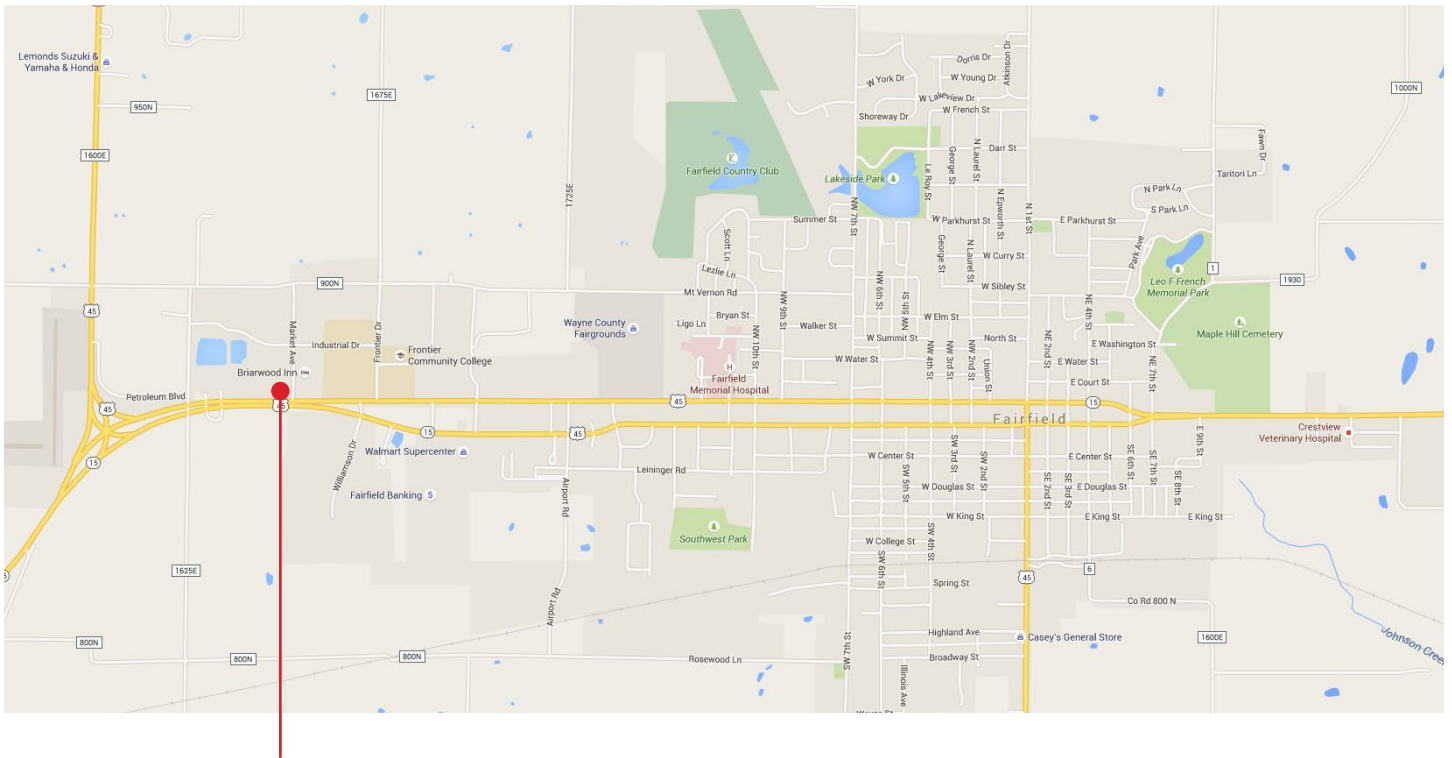

Visitor Information Packet for Illinois Locations

926 Co Rd 1350 N, Carmi

1309 W Main St., Carmi

211 N Market St., Fairfield

ELASTEC Locations in Carmi

926 County Road 1350 N

CAUTION: GPS units will not correctly direct you to this location. You can reach us by phone at +1 (618) 382-2525 if you need further direction.

Travel SW through Carmi on Hwy 1.

You will pass Walmart on the left, then a car dealership on the right.

Elastec is located just off Hwy 1 on the right.

1309 West Main St.

Travel SW through Carmi on Hwy 1.

Elastec is across the street from McDonalds.

ELASTEC Location in Fairfield

211 N. Market St.

When entering town on U.S. 45, turn left onto Main St. (3 miles)

PLEASE NOTE: This is a one way street.

Elastec will be on your right at Market St. stop light.

Fairfield Lodging

Briarwood Inn

116 Market Ave

(618) 842-3667

\$79.99 per night

The Briarwood Inn is located next door to Elastec.

Carmi to Fairfield

Driving Directions - Travel Time 38 minutes