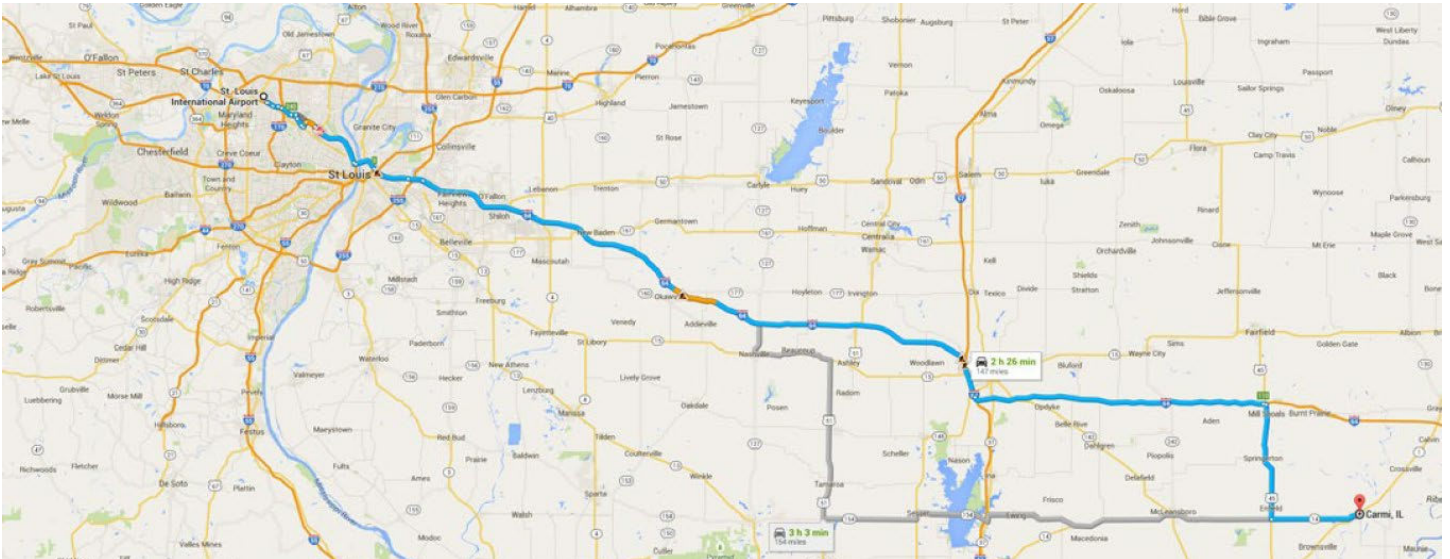

Elastec is across the street from McDonalds.

ELASTEC Location in Fairfield

211 N. Market St.

When entering town on U.S. 45, turn left onto Main St. (3 miles)

PLEASE NOTE: This is a one way street.

Elastec will be on your right at Market St. stop light.

Take exit onto I-64 West and continue on I-64 Exit 130. (26 miles)

Take Exit 130 then turn right onto Highway 1.

Follow Highway 1 into Carmi. (15 miles)

Evansville Airport to Fairfield, Illinois

Driving Directions - Travel Time 1 hour

When leaving EVV Airport, turn left onto Highway 57. (1/2 mile)

Turn right onto U.S. 41 and continue to I-64. (9 miles)

Take exit onto I-64 West and continue on I-64. (45 miles)

Take Exit 110 then turn right onto US Highway 45.

Follow US Highway 45 into Fairfield. (8 miles)

St. Louis Airport to Carmi, Illinois

Driving Directions - Travel Time 2 hours 25 minutes

Get on I-70 E from Lambert International Blvd. (1.3 miles)

Follow I-70 E/I-64 E to US-45 S. (Exit 110) (123 miles)