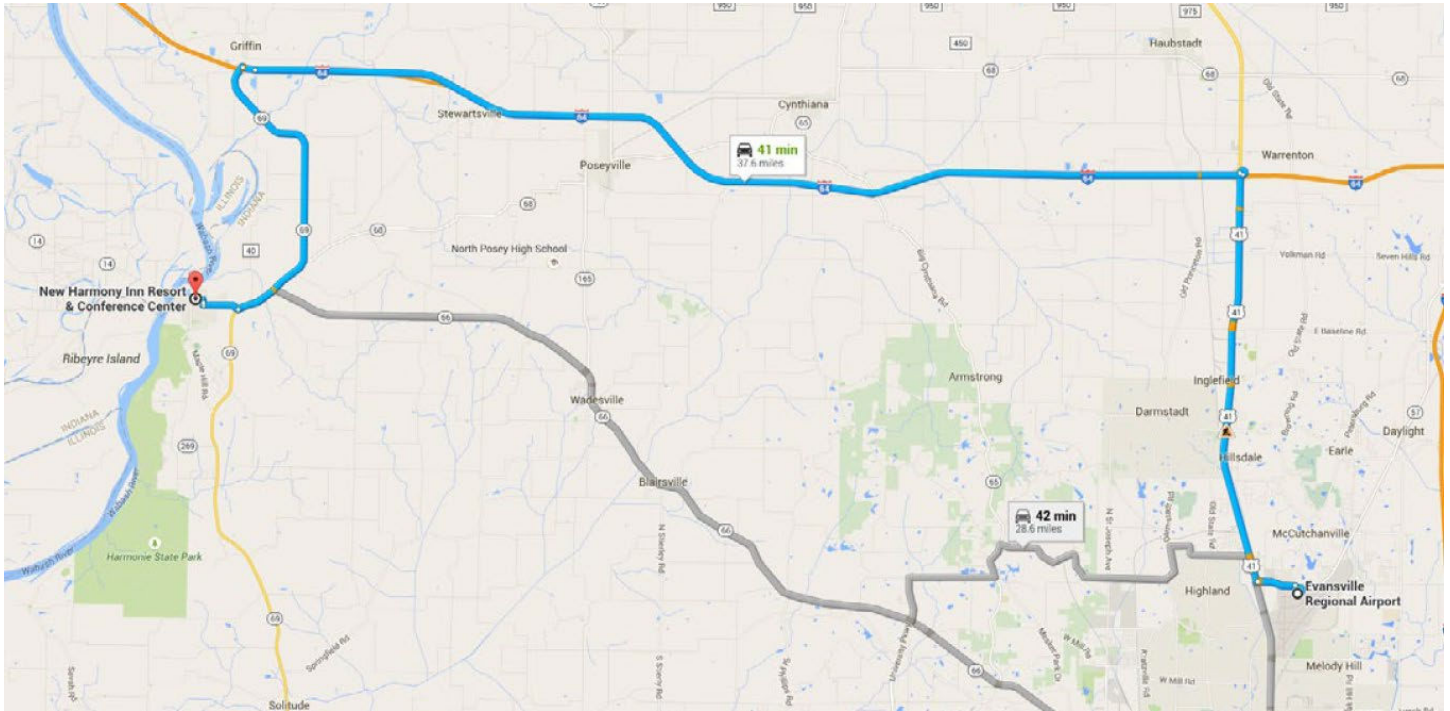

Elastec is across the street from McDonalds.

ELASTEC Location in Fairfield

211 N. Market St.

When entering town on U.S. 45, turn left onto Main St. (3 miles)

PLEASE NOTE: This is a one way street.

Elastec will be on your right at Market St. stop light.

New Harmony Inn Information

504 North St.

New Harmony, Indiana 47631

+1 (800) 782-8605

\$99 per night (Ask for Elastec rate)

30 minutes from Evansville Airport

30 minutes from Elastec

The New Harmony Inn is a great hotel option located between Carmi, Illinois and Evansville, Indiana. New Harmony is a quiet town with many historic landmarks within walking distance of the hotel. The Red Geranium restaurant is only one block away and offers fine dining and a full service bar. Bicycles and electric carts are available for transportation around town.

Evansville Airport to New Harmony, Indiana

New Harmony Inn

Driving Directions - Travel Time 41 minutes

- When leaving EVV Airport, turn left onto Highway 57. (1/2 mile)
- Turn turn onto U.S. 41 and continue to I-64. (9 miles)
- Take merge onto I-64 West and continue to Exit 4 IN-69. (21 miles)
- Follow IN-69 then turn right onto IN-66 (7 miles)

After entering Illinois, take Exit 130 then turn right onto Highway 1.

Follow Highway 1 into Carmi. (15 miles)

Carmi Restaurants

● Tequilas

Mexican
1616 W Main St.
+1 (618) 384-4037
Dine in / Carry-out

○ McDonald's