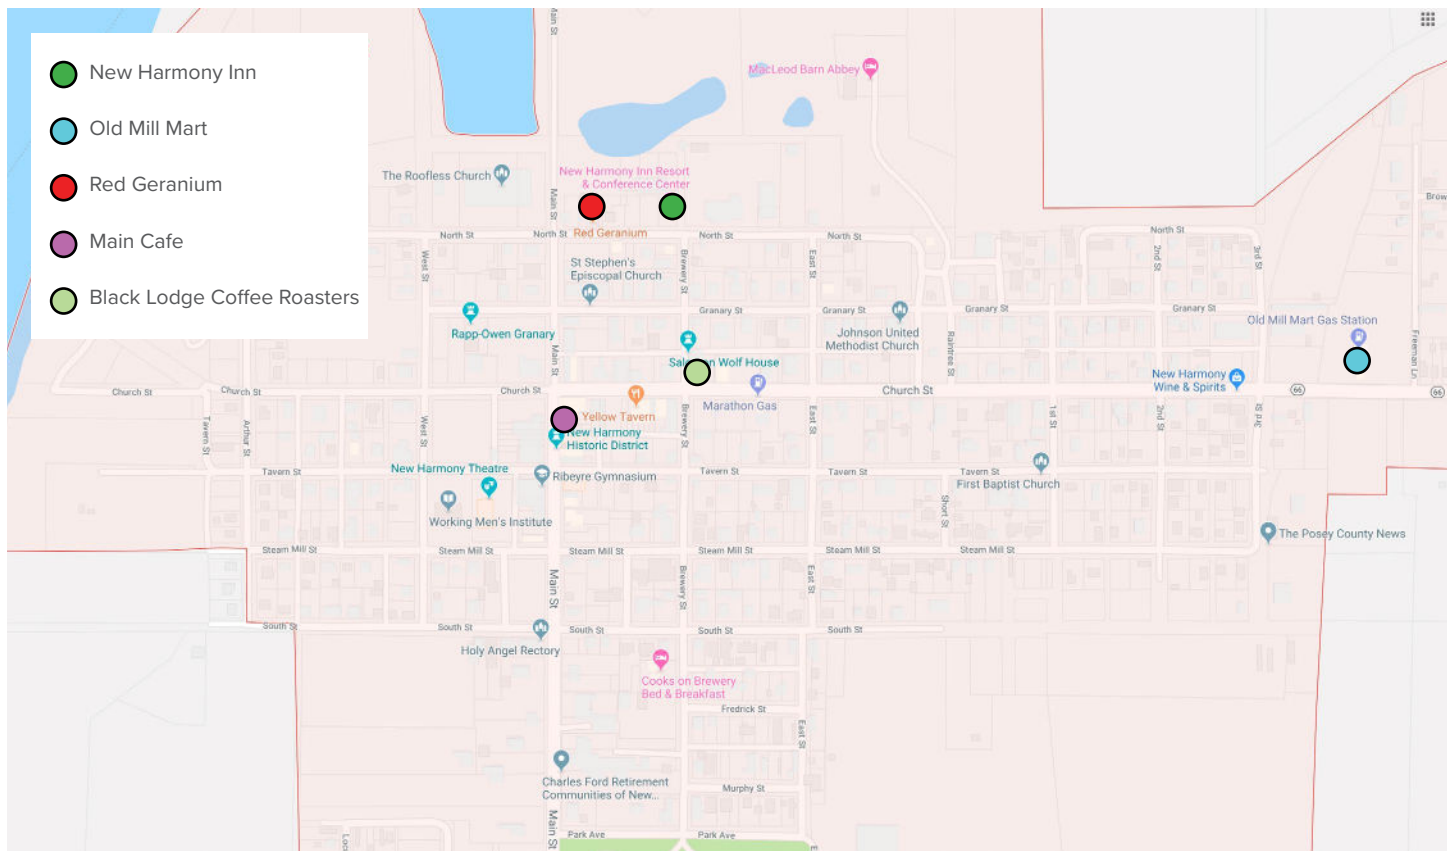

Breakfast Locations

New Harmony (Many New Harmony establishments are cash only.)

Old Mill Mart Convenience Store - Opens: 5am

Red Geranium Restaurant - Opens: 8am (Closed Monday & Tuesday)

Black Lodge Coffee Roasters - Opens: 8am (Closed Wednesday)

Main Cafe - Opens: 6am

See map

Grayville

Road Ranger - Opens: 6am

Subway - Opens: 7am

Both are at I-64 Interchange

Crossville (between Grayville and Carmi)

Maier's Grocery - Opens: 6am

On IL Rt.1 at Crossville Intersection

Carmi

103 Grounded in Grace Coffee - Opens: 7am

Main Street Cafe - Opens: 7am

Subway - Opens: 9am

McDonalds - Opens: 4am

Casey's General Store - Opens: 5am

Walmart - Opens: 6am

See map

New Harmony - Breakfast Locations

Carmi - Breakfast Locations

At Elastec, we look forward to developing practical and innovative technologies to protect our environment - inspired with the promise of a cleaner world for future generations.