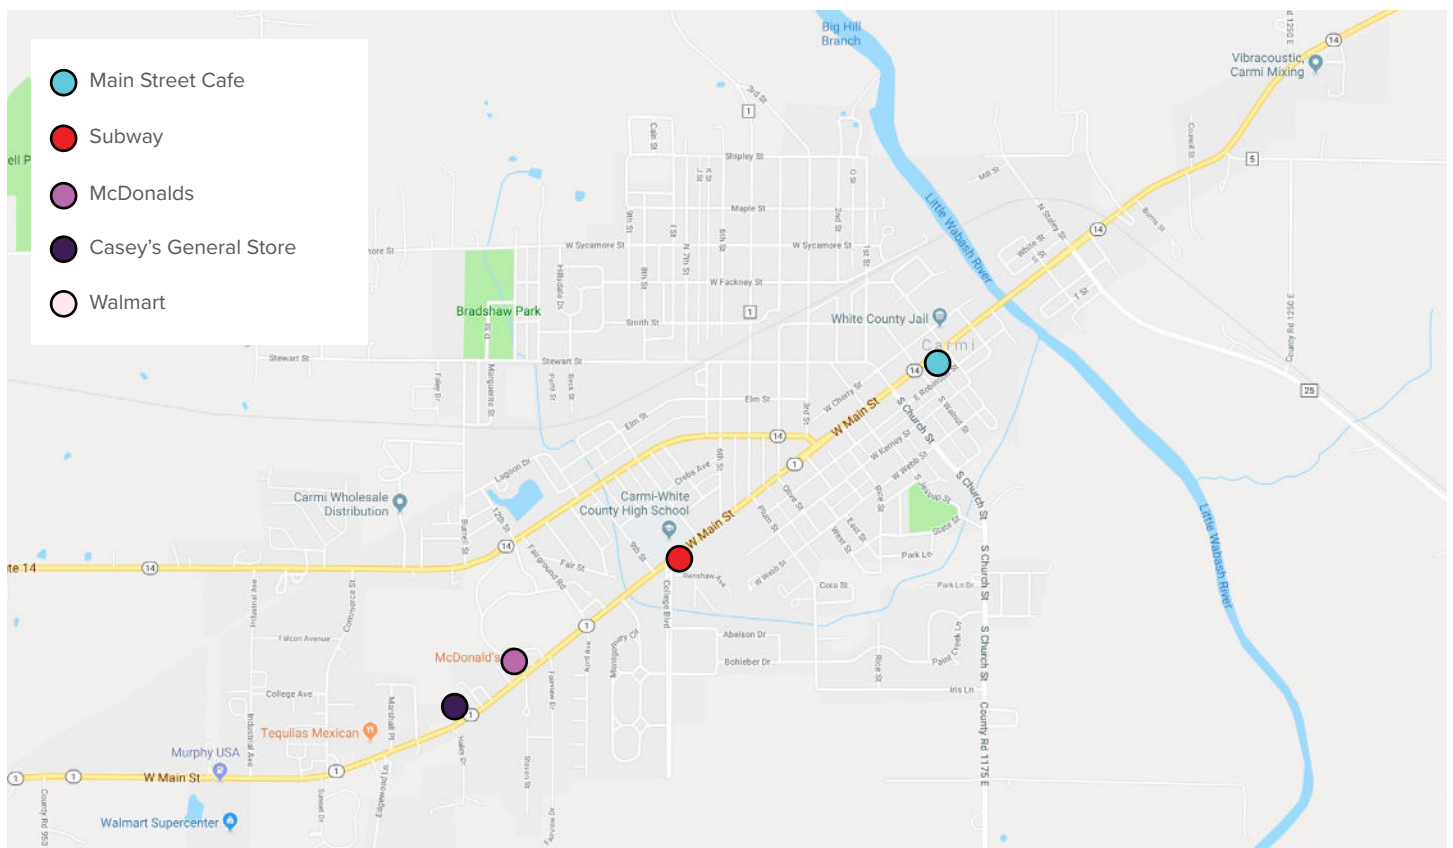

Carmi - Breakfast Locations