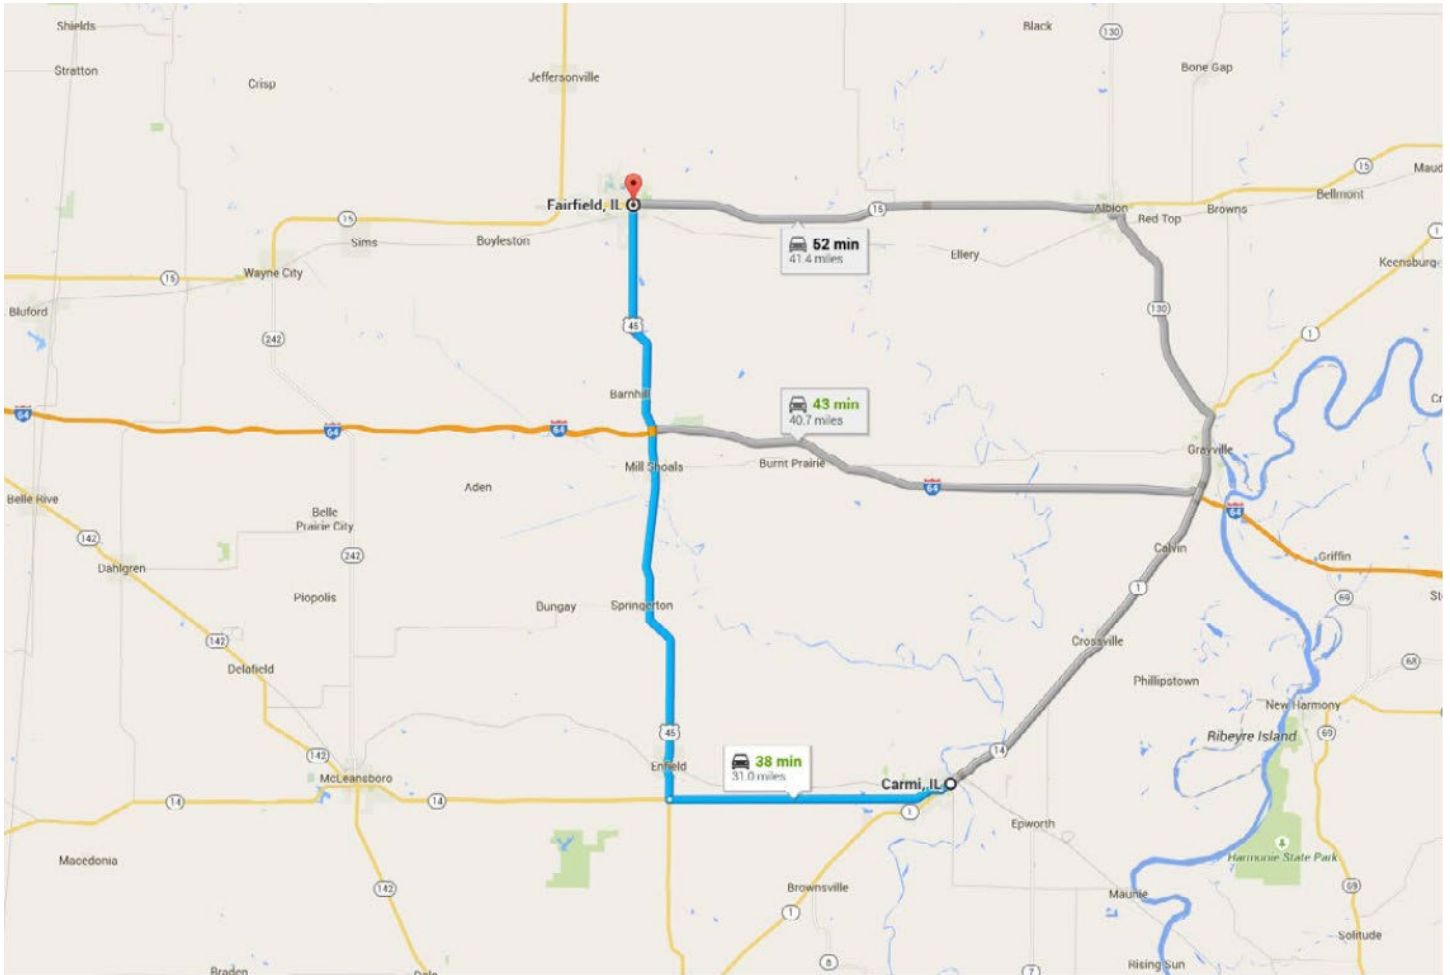

Elastec is across the street from McDonalds.

ELASTEC Location in Fairfield

211 N. Market St.

When entering town on U.S. 45, turn left onto Main St. (3 miles)

PLEASE NOTE: This is a one way street.

Elastec will be on your right at Market St. stop light.

Fairfield Lodging

Briarwood Inn

116 Market Ave

(618) 842-3667

\$79.99 per night

The Briarwood Inn is located next door to Elastec.

Carmi to Fairfield

Driving Directions - Travel Time 38 minutes

Leave Carmi heading West on Hwy 14. (9 miles)

Turn right onto U.S. 45 North.

Continue North into Fairfield. (21 miles)

Turn left onto Main St.

Proceed through town. (3 miles)

Elastec will be on your right at the Market St. stoplight.

211 N. Market St.,
Fairfield, IL 62837

Evansville Airport to Carmi, Illinois

Driving Directions - Travel Time 53 minutes

When leaving EVV Airport, turn left onto Highway 57. (1/2 mile)

Turn right onto U.S. 41 and continue to I-64. (9 miles)