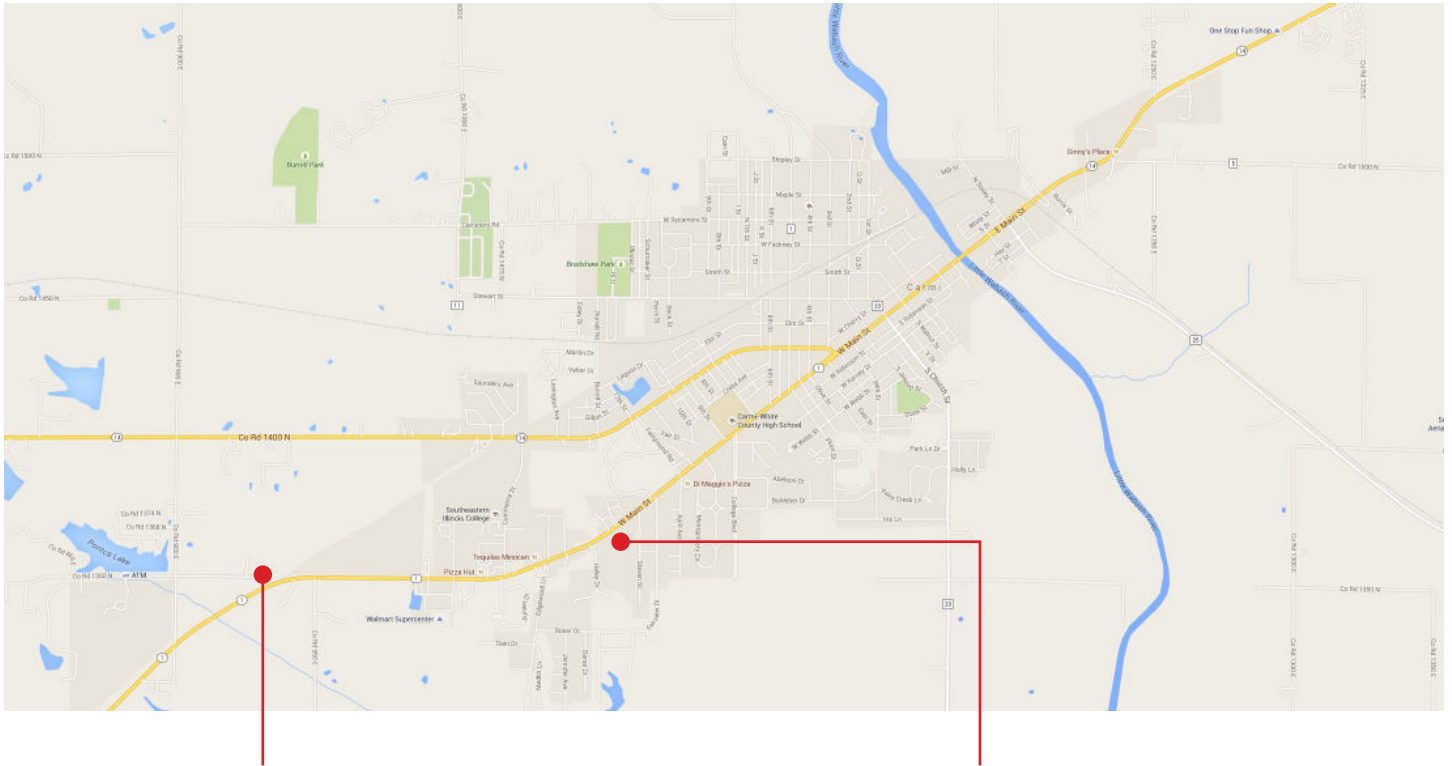

Visitor Information Packet for Illinois Locations

926 Co Rd 1350 N, Carmi

1309 W Main St., Carmi

211 N Market St., Fairfield

ELASTEC Locations in Carmi

926 County Road 1350 N

CAUTION: GPS units will not correctly direct you to this location. You can reach us by phone at +1 (618) 382-2525 if you need further direction.

Travel SW through Carmi on Hwy 1.

You will pass Walmart on the left, then a car dealership on the right.

Elastec is located just off Hwy 1 on the right.

1309 West Main St.

Travel SW through Carmi on Hwy 1.

Elastec is across the street from McDonalds.

ELASTEC Location in Fairfield

211 N. Market St.

When entering town on U.S. 45, turn left onto Main St. (3 miles)

PLEASE NOTE: This is a one way street.

Elastec will be on your right at Market St. stop light.

Fairfield Lodging

Briarwood Inn

116 Market Ave

(618) 842-3667

\$79.99 per night

The Briarwood Inn is located next door to Elastec.

Carmi to Fairfield

Driving Directions - Travel Time 38 minutes