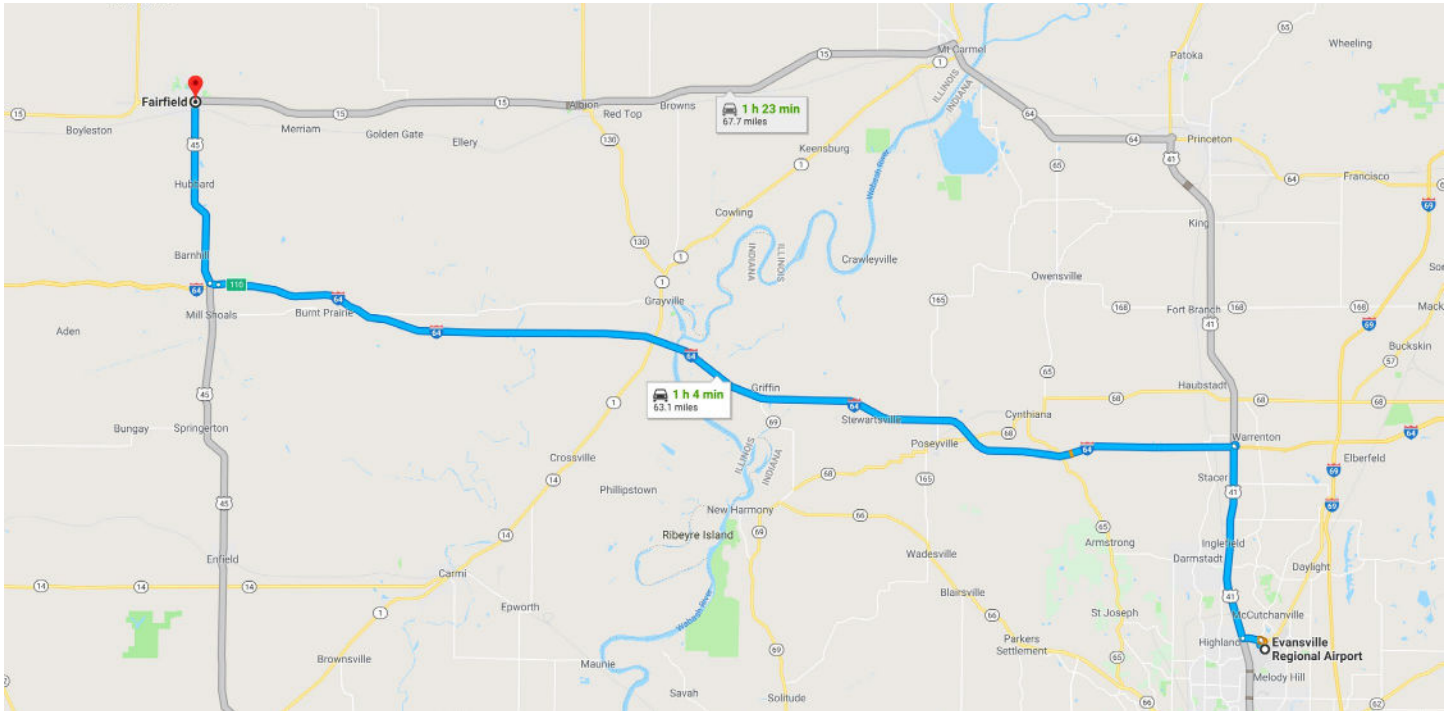

Evansville Airport to Fairfield, Illinois

Driving Directions - Travel Time 1 hour

When leaving EVV Airport, turn left onto Highway 57. (1/2 mile)

Turn right onto U.S. 41 and continue to I-64. (9 miles)

Take exit onto I-64 West and continue on I-64. (45 miles)

Take Exit 110 then turn right onto US Highway 45.

Follow US Highway 45 into Fairfield. (8 miles)